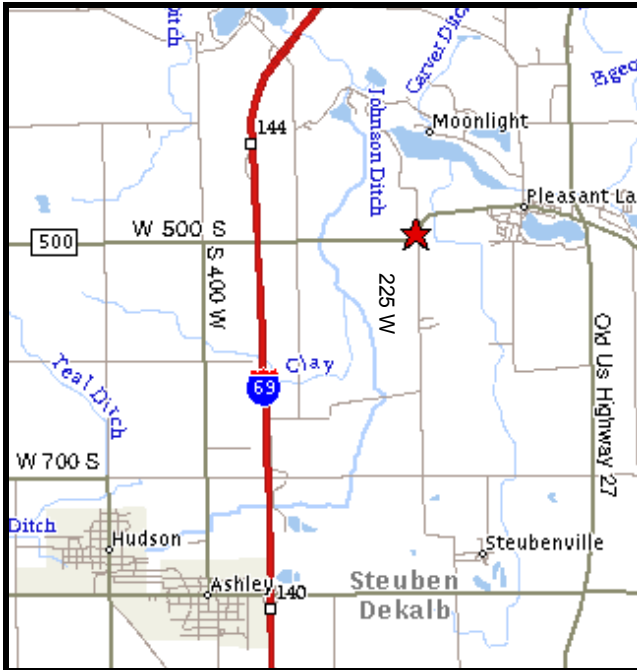

# Maps to Camp Chief Little Turtle

## From the North

Indiana Toll Road, Exit I-69 South

I-69 South to Exit #148

US 20 East to Angola  
Turn South (right) at Traffic Circle (S. Wayne Street) to Pleasant Lake.

Turn West (right) on Main Street. Go through town of Pleasant Lake to camp entrance.

## From the South

I-69 North to Exit #140

Indiana 4 West into Ashley.

Turn North (right on Grand Avenue (Co. Rd 400W) to Co. Rd 500 South.

Turn East (right) on Co. Rd 500 South to camp entrance.